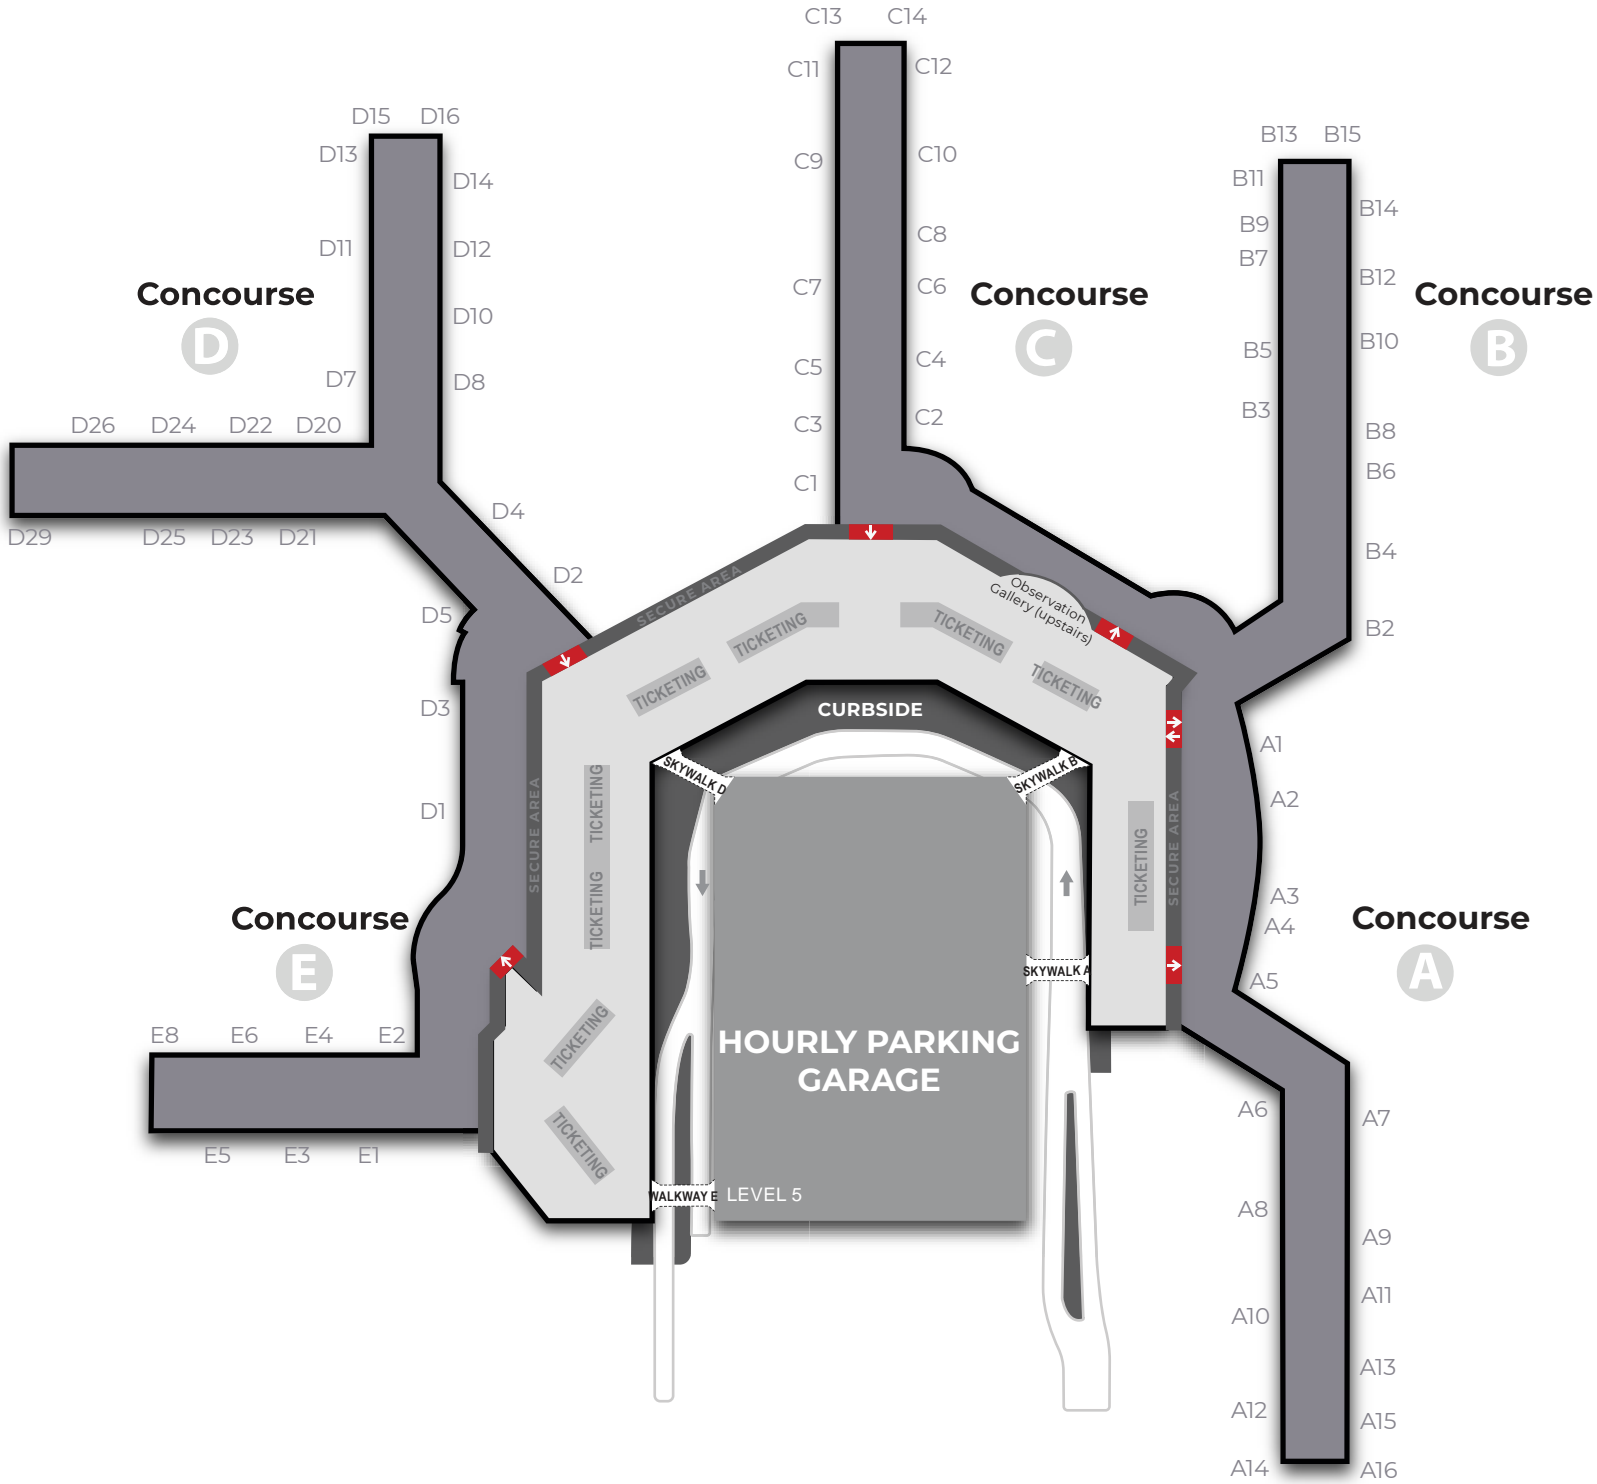

UPPER LEVEL MAP OVERVIEW