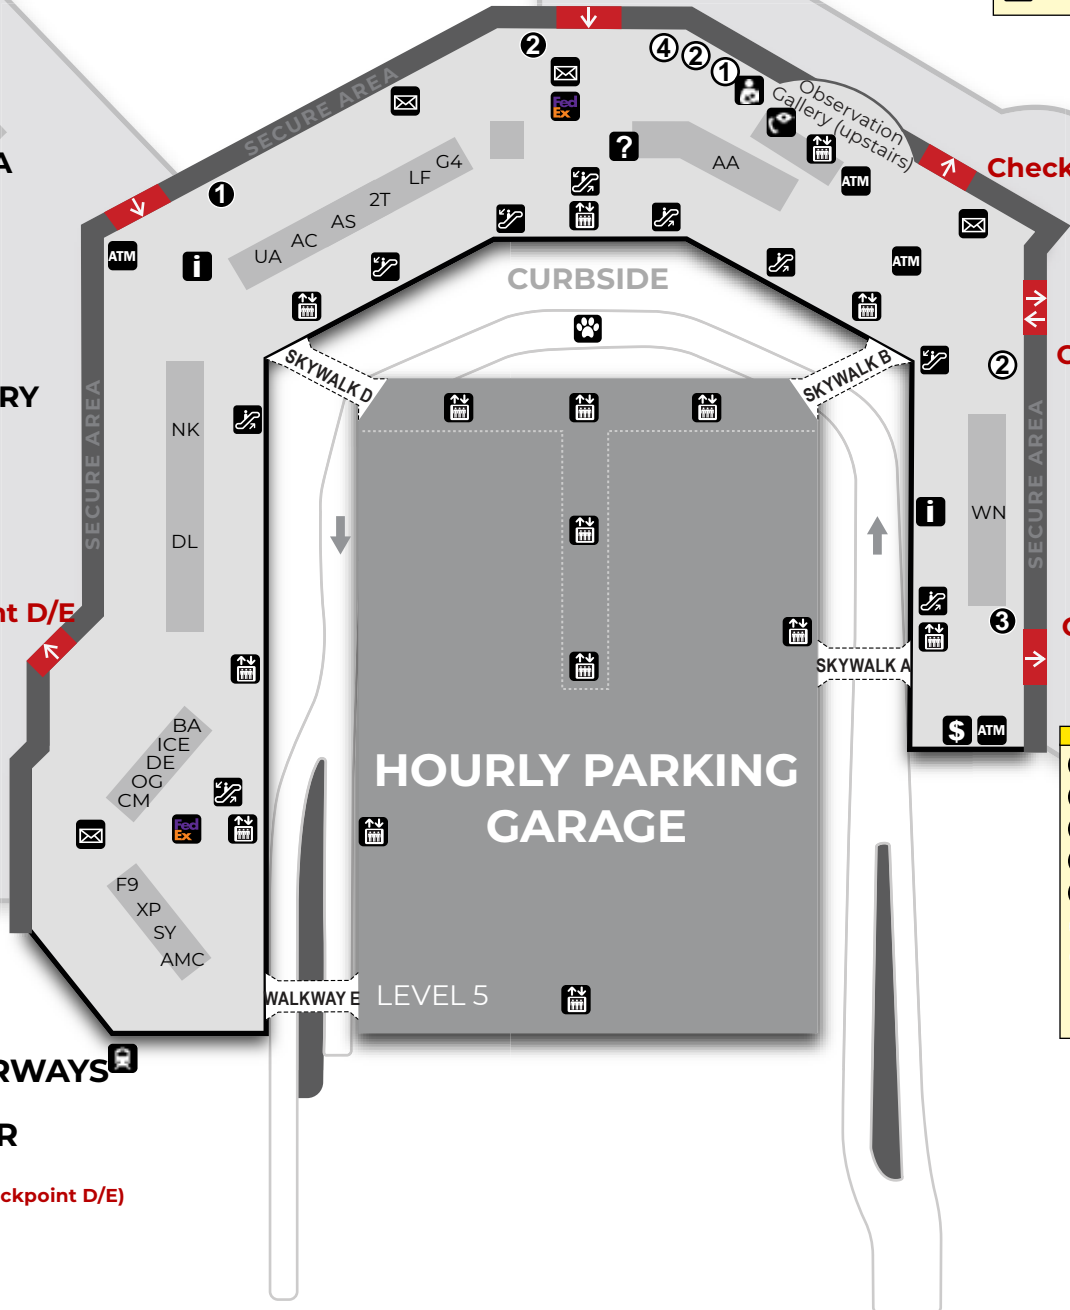

SERVICES	
	Security Checkpoint / Exit
	Information Desk
	ATM Machine
	Elevator
	Escalator
	Pet Relief Area
	Lost & Found
	M&T Bank
	Mailbox
	Federal Express
	Pet Relief Area
	Nursing Station
	Lightrail Station
	Video Relay Service
	Vending Machine

E

**AMC
BRITISH AIRWAYS
CONDOR
ICELANDAIR
PLAY**
(Enter through Checkpoint D/E)

B

Checkpoint B

SOUTHWEST
(Enter through
Checkpoint A, B or C)

Checkpoint A

A

CONCESSIONS	
①	Ledo Pizza
②	Dunkin Donuts
③	
④	Brother's BBQ Pitstop
⑤	
①	Hudson News
②	Onsite News
③	Stellar News

CONCOURSE A/B/C MAP

SERVICES	
	Security Checkpoint
	ATM Machine
	Elevator
	Escalator
	Pet Relief Area
	Nursing Station
	Water Refill Station
	Vending Machine

AMERICAN BERMUDAIR CONTOUR SOUTHWEST
 (Enter through Checkpoint A, B or B/C)

SOUTHWEST
 (Enter through Checkpoint A, B or B/C)

CONCESSIONS	
1 R&R Seafood Bar	1 Hudson News
2 Tony & Benny's Pizza	2 Sock It To You
3 Potbelly Sandwich Works	3 America!
4 Gachi Sushi	4 InMotion
5 Auntie Anne's Pretzels/Cinnabon	5 Marika
6 Cinnabon	6 Socks Express
7 Martini	7 Sunglass Hut
8 Flying Dog Brewery	8 Fashion Spa House
9 Mayorga Coffee	9 M.A.C. Cosmetics
10 Nalley Fresh	10 White House Black Market
11 Arby's	11 Pandora
12 Chipotle	12 Everything Blings
13 McDonald's	13 Farmer's Market
14 Leann Chin	14 Hudson News
15 Chick-fil-A	15 Tech Showcase
16 Pinkberry	16 Onsite News
17 Jamba Juice	16 NYS Collection
18 Auntie Anne's Pretzels	18 Marshall Rouso
19 Zona Cocina	19 Drama MaMa Bookshop
20 Starbucks	20 Abrin Fashion House
21 Subway	21 Zoom Systems
22 Ledo Pizza	22 ZAAF
23	23 Tumi
24	24 Kieh's
25	25 Fran's Organic Bodycare
26 Gachi House of Sushi	26 Onsite News
27 Obycki's	27 Stellar News
28 Dunkin Donuts / Baskin Robbins	28 Minute Suites
29 Silver Diner	29 District Market
30 The Firkin & Flyer	
31 Rita's Italian Ice	
32 Qdoba	
33 Einstein's Bagels	
34 Harbor Grille	
35	
36	
37 Miss Shirley's	