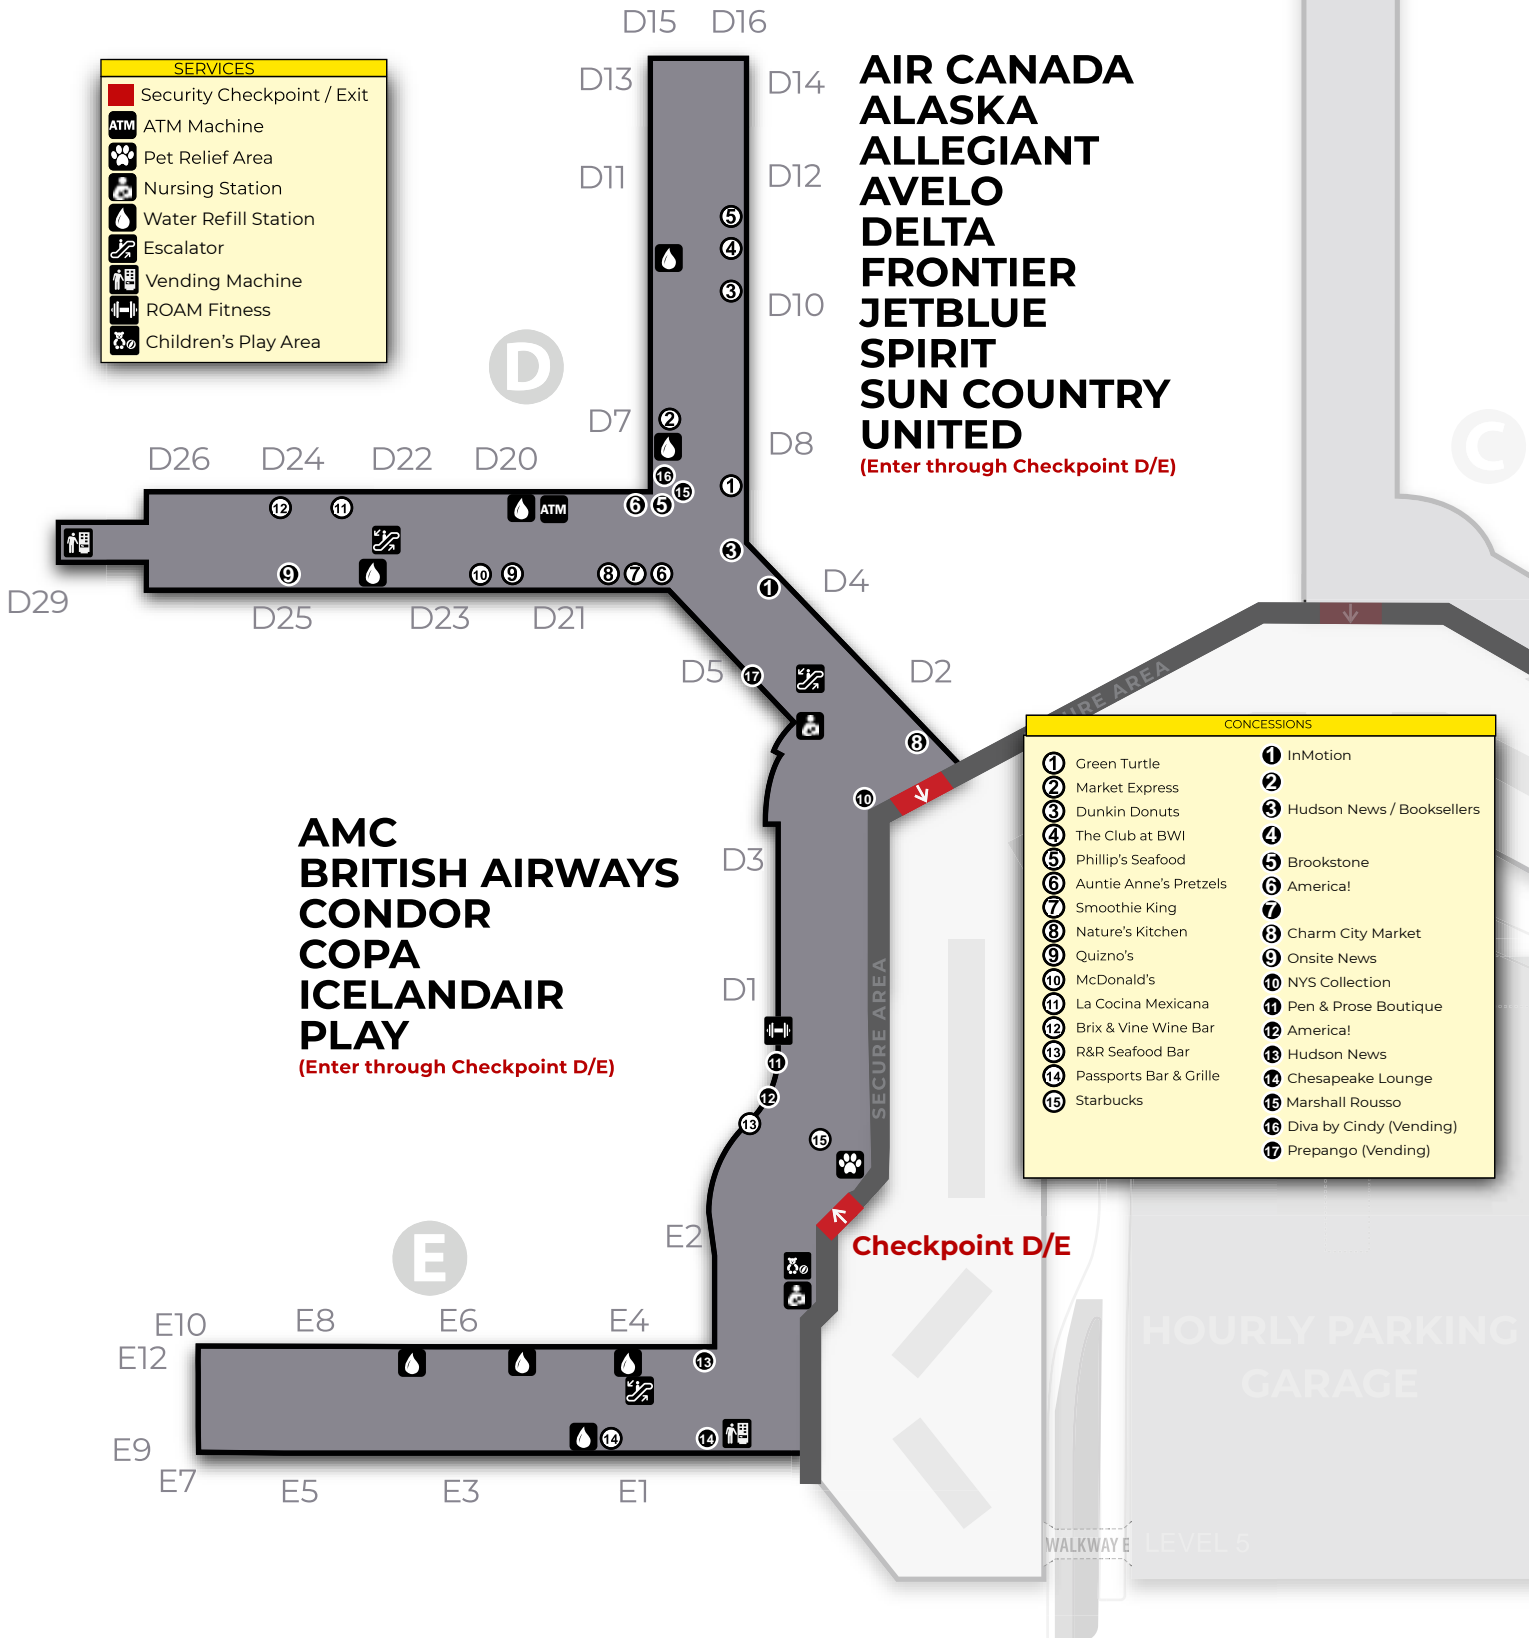

CONCOURSE A/B/C MAP

SERVICES	
	Security Checkpoint
	ATM Machine
	Elevator
	Escalator
	Pet Relief Area
	Nursing Station
	Water Refill Station
	Vending Machine

AMERICAN BERMUDAIR CONTOUR SOUTHWEST
 (Enter through Checkpoint A, B or B/C)

SOUTHWEST
 (Enter through Checkpoint A, B or B/C)

CONCESSIONS	
1 R&R Seafood Bar	1 Hudson News
2 Tony & Benny's Pizza	2 Sock It To You
3 Potbelly Sandwich Works	3 America!
4 Gachi Sushi	4 InMotion
5 Auntie Anne's Pretzels/Cinnabon	5 Marika
6 Cinnabon	6 Socks Express
7 Martini	7 Sunglass Hut
8 Flying Dog Brewery	8 Fashion Spa House
9 Mayorga Coffee	9 M.A.C. Cosmetics
10 Nalley Fresh	10 White House Black Market
11 Arby's	11 Pandora
12 Chipotle	12 Everything Blings
13 McDonald's	13 Farmer's Market
14 Leann Chin	14 Hudson News
15 Chick-fil-A	15 Tech Showcase
16 Pinkberry	16 Onsite News
17 Jamba Juice	16 NYS Collection
18 Auntie Anne's Pretzels	18 Marshall Rouso
19 Zona Cocina	19 Drama MaMa Bookshop
20 Starbucks	20 Abrin Fashion House
21 Subway	21 Zoom Systems
22 Ledo Pizza	22 ZAAF
23	23 Tumi
24	24 Kieh's
25	25 Fran's Organic Bodycare
26 Gachi House of Sushi	26 Onsite News
27 Obycki's	27 Stellar News
28 Dunkin Donuts / Baskin Robbins	28 Minute Suites
29 Silver Diner	29 District Market
30 The Firkin & Flyer	
31 Rita's Italian Ice	
32 Qdoba	
33 Einstein's Bagels	
34 Harbor Grille	
35	
36	
37 Miss Shirley's	

CURBSIDE

SECURE AREA

SKYWALK A

SKYWALK B

Checkpoint B/C

Checkpoint B

Checkpoint A

Observation Gallery (upstairs)

CONCOURSE D/E MAP

SERVICES	
	Security Checkpoint / Exit
	ATM Machine
	Pet Relief Area
	Nursing Station
	Water Refill Station
	Escalator
	Vending Machine
	ROAM Fitness
	Children's Play Area

**AIR CANADA
ALASKA
ALLEGIANT
AVELO
DELTA
FRONTIER
JETBLUE
SPIRIT
SUN COUNTRY
UNITED**
(Enter through Checkpoint D/E)