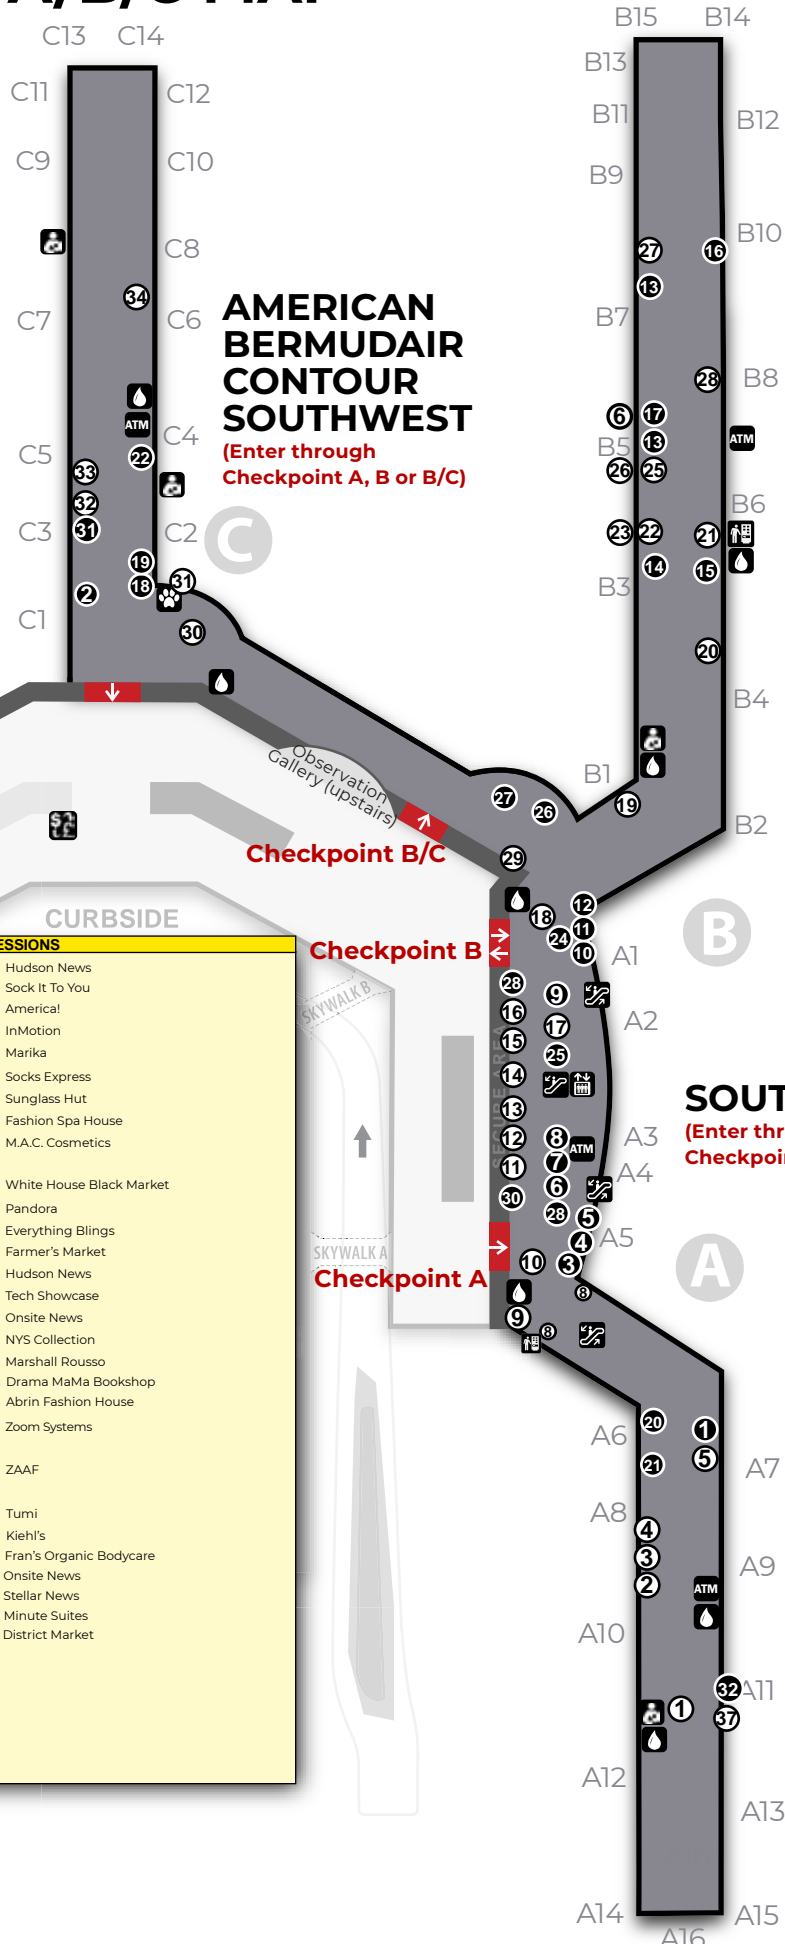

UPPER LEVEL MAP OVERVIEW

MAIN TERMINAL MAP

AIRLINE TICKET COUNTERS	
AC	Air Canada
AMC	Air Mobility Command
AS	Alaska Airlines
G4	Allegiant Air
AA	American Airlines
XP	Avelo Airlines
2T	BermudAir
BA	British Airways
DE	Condor
LF	Contour
CM	Copa Airlines
DL	Delta Air Lines
F9	Frontier Airlines
ICE	Icelandair
OG	PLAY
NK	Spirit Airlines
WN	Southwest Airlines
SY	Sun Country
UA	United Airlines

SOUTHWEST
 (Enter through Checkpoint A, B or B/C)

CONCESSIONS	
1 R&R Seafood Bar	1 Hudson News
2 Tony & Benny's Pizza	2 Sock It To You
3 Potbelly Sandwich Works	3 America!
4 Gachi Sushi	4 InMotion
5 Auntie Anne's Pretzels/Cinnabon	5 Marika
6 Cinnabon	6 Socks Express
7 Martini	7 Sunglass Hut
8 Flying Dog Brewery	8 Fashion Spa House
9 Mayorga Coffee	9 M.A.C. Cosmetics
10 Nalley Fresh	10 White House Black Market
11 Arby's	11 Pandora
12 Chipotle	12 Everything Blings
13 McDonald's	13 Farmer's Market
14 Leann Chin	14 Hudson News
15 Chick-fil-A	15 Tech Showcase
16 Pinkberry	16 Onsite News
17 Jamba Juice	16 NYS Collection
18 Auntie Anne's Pretzels	18 Marshall Rouso
19 Zona Cocina	19 Drama MaMa Bookshop
20 Starbucks	20 Abrin Fashion House
21 Subway	21 Zoom Systems
22 Ledo Pizza	22 ZAAF
23	23 Tumi
24	24 Kieh's
25	25 Fran's Organic Bodycare
26 Gachi House of Sushi	26 Onsite News
27 Obycki's	27 Stellar News
28 Dunkin Donuts / Baskin Robbins	28 Minute Suites
29 Silver Diner	29 District Market
30 The Firkin & Flyer	
31 Rita's Italian Ice	
32 Qdoba	
33 Einstein's Bagels	
34 Harbor Grille	
35	
36	
37 Miss Shirley's	

CURBSIDE

SECURE AREA

SKYWALK A

SKYWALK B

Checkpoint B/C

Checkpoint B

Checkpoint A

Observation Gallery (upstairs)

CONCOURSE D/E MAP

SERVICES	
	Security Checkpoint / Exit
	ATM Machine
	Pet Relief Area
	Nursing Station
	Water Refill Station
	Escalator
	Vending Machine
	ROAM Fitness
	Children's Play Area

**AIR CANADA
ALASKA
ALLEGIANT
AVELO
DELTA
FRONTIER
JETBLUE
SPIRIT
SUN COUNTRY
UNITED**
(Enter through Checkpoint D/E)